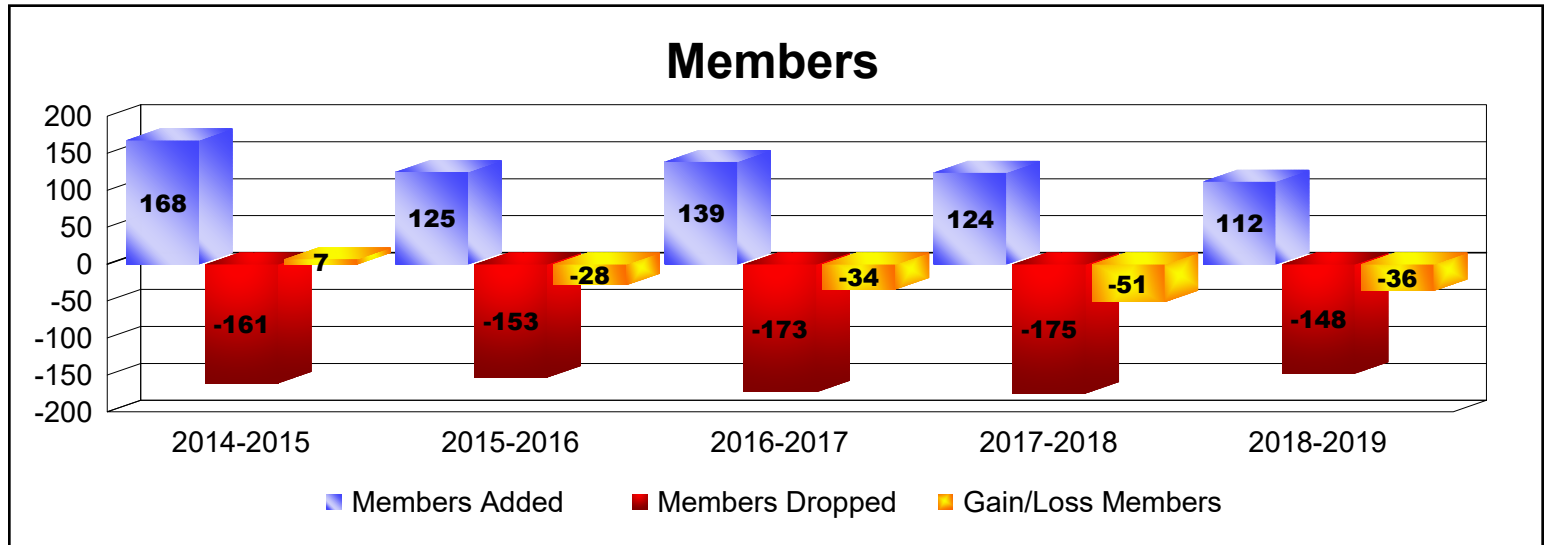

Year	New Clubs	Dropped Clubs	Gain/ Loss Clubs	New Members	Charter Members	Reinstate Members	Transfer Members	Total Member Added	Total Members Dropped	Gain/ Loss Members
2014-2015	1	0	1	132	22	6	8	168	-161	7
2015-2016	0	-2	-2	97	10	9	9	125	-153	-28
2016-2017	0	-2	-2	117	3	7	12	139	-173	-34
2017-2018	0	0	0	110	1	5	8	124	-175	-51
2018-2019	0	0	0	89	1	14	8	112	-148	-36
<b>Average</b>	<b>0</b>	<b>-1</b>	<b>-1</b>	<b>109</b>	<b>7</b>	<b>8</b>	<b>9</b>	<b>134</b>	<b>-162</b>	<b>-28</b>

Year	New Clubs	Dropped Clubs	Gain/Loss Clubs	New Members	Charter Members	Reinstate Members	Transfer Members	Total Member Added	Total Members Dropped	Gain/Loss Members
2014-2015	0	0	0	16	0	1	0	17	-18	-1
2015-2016	0	0	0	13	1	0	0	14	-13	1
2016-2017	0	0	0	8	1	0	0	9	-22	-13
2017-2018	0	-1	-1	22	1	2	0	25	-39	-14
2018-2019	0	0	0	18	0	0	0	18	-12	6
<b>Average</b>	<b>0</b>	<b>0</b>	<b>0</b>	<b>15</b>	<b>1</b>	<b>1</b>	<b>0</b>	<b>17</b>	<b>-21</b>	<b>-4</b>