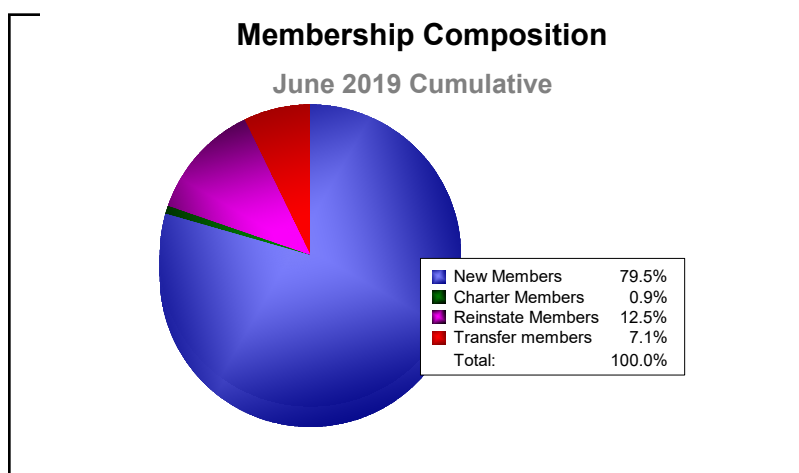

Year	New Clubs	Dropped Clubs	Gain/ Loss Clubs	New Members	Charter Members	Reinstate Members	Transfer Members	Total Member Added	Total Members Dropped	Gain/ Loss Members
2014-2015	1	0	1	132	22	6	8	168	-161	7
2015-2016	0	-2	-2	97	10	9	9	125	-153	-28
2016-2017	0	-2	-2	117	3	7	12	139	-173	-34
2017-2018	0	0	0	110	1	5	8	124	-175	-51
2018-2019	0	0	0	89	1	14	8	112	-148	-36
<b>Average</b>	<b>0</b>	<b>-1</b>	<b>-1</b>	<b>109</b>	<b>7</b>	<b>8</b>	<b>9</b>	<b>134</b>	<b>-162</b>	<b>-28</b>

Year	New Clubs	Dropped Clubs	Gain/Loss Clubs	New Members	Charter Members	Reinstate Members	Transfer Members	Total Member Added	Total Members Dropped	Gain/Loss Members
2014-2015	0	0	0	16	0	1	0	17	-18	-1
2015-2016	0	0	0	13	1	0	0	14	-13	1
2016-2017	0	0	0	8	1	0	0	9	-22	-13
2017-2018	0	-1	-1	22	1	2	0	25	-39	-14
2018-2019	0	0	0	18	0	0	0	18	-12	6
<b>Average</b>	<b>0</b>	<b>0</b>	<b>0</b>	<b>15</b>	<b>1</b>	<b>1</b>	<b>0</b>	<b>17</b>	<b>-21</b>	<b>-4</b>