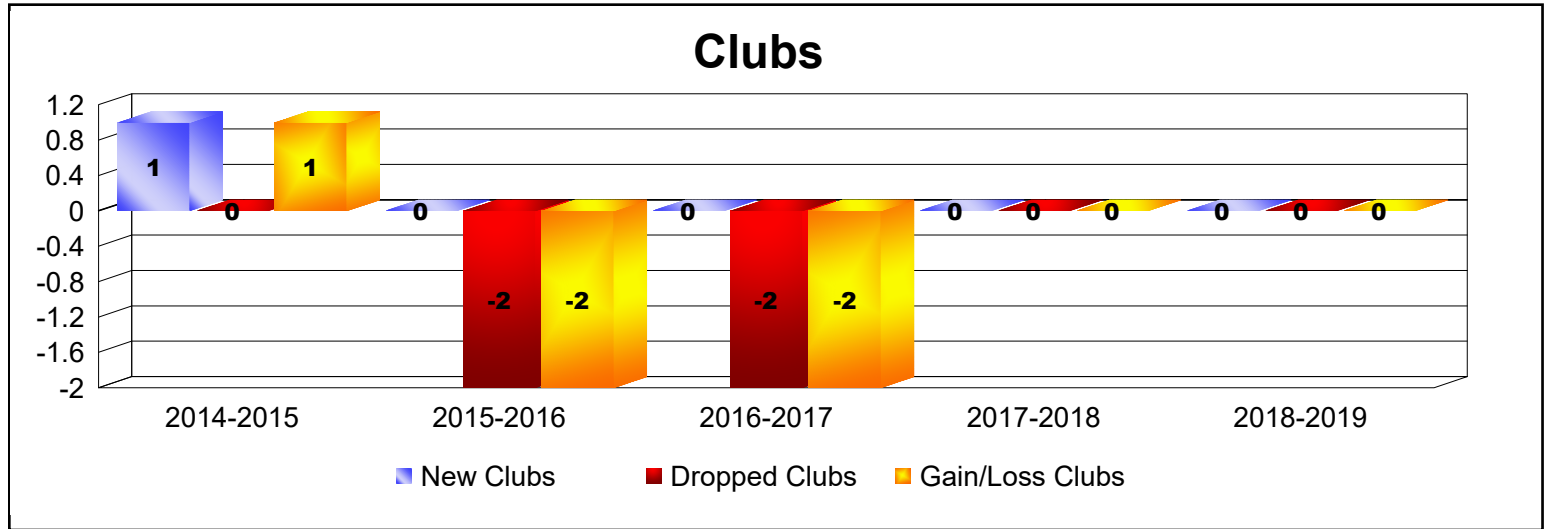

Year	New Clubs	Dropped Clubs	Gain/ Loss Clubs	New Members	Charter Members	Reinstate Members	Transfer Members	Total Member Added	Total Members Dropped	Gain/ Loss Members
2014-2015	1	0	1	132	22	6	8	168	-161	7
2015-2016	0	-2	-2	97	10	9	9	125	-153	-28
2016-2017	0	-2	-2	117	3	7	12	139	-173	-34
2017-2018	0	0	0	110	1	5	8	124	-175	-51
2018-2019	0	0	0	89	1	14	8	112	-148	-36
<b>Average</b>	<b>0</b>	<b>-1</b>	<b>-1</b>	<b>109</b>	<b>7</b>	<b>8</b>	<b>9</b>	<b>134</b>	<b>-162</b>	<b>-28</b>

Year	New Clubs	Dropped Clubs	Gain/Loss Clubs	New Members	Charter Members	Reinstate Members	Transfer Members	Total Member Added	Total Members Dropped	Gain/Loss Members
2014-2015	0	0	0	16	0	1	0	17	-18	-1
2015-2016	0	0	0	13	1	0	0	14	-13	1
2016-2017	0	0	0	8	1	0	0	9	-22	-13
2017-2018	0	-1	-1	22	1	2	0	25	-39	-14
2018-2019	0	0	0	18	0	0	0	18	-12	6
<b>Average</b>	<b>0</b>	<b>0</b>	<b>0</b>	<b>15</b>	<b>1</b>	<b>1</b>	<b>0</b>	<b>17</b>	<b>-21</b>	<b>-4</b>