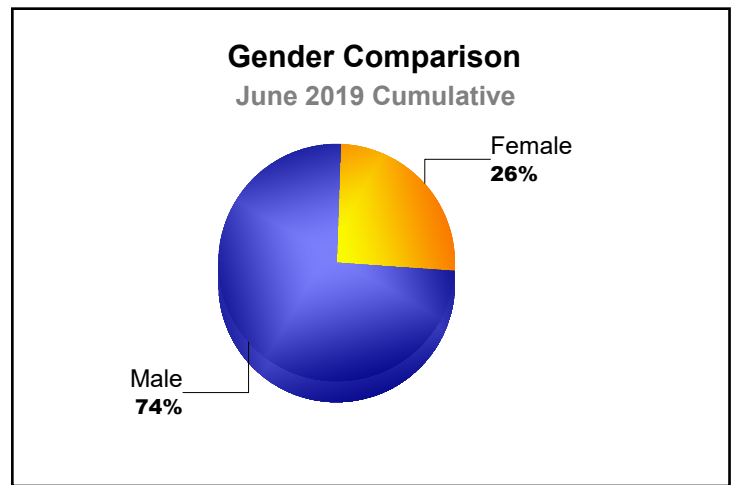

Year	New Clubs	Dropped Clubs	Gain/ Loss Clubs	New Members	Charter Members	Reinstate Members	Transfer Members	Total Member Added	Total Members Dropped	Gain/ Loss Members
2014-2015	1	0	1	132	22	6	8	168	-161	7
2015-2016	0	-2	-2	97	10	9	9	125	-153	-28
2016-2017	0	-2	-2	117	3	7	12	139	-173	-34
2017-2018	0	0	0	110	1	5	8	124	-175	-51
2018-2019	0	0	0	89	1	14	8	112	-148	-36
<b>Average</b>	<b>0</b>	<b>-1</b>	<b>-1</b>	<b>109</b>	<b>7</b>	<b>8</b>	<b>9</b>	<b>134</b>	<b>-162</b>	<b>-28</b>